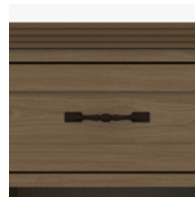

Model: DONS10
21W 19D 25.75H

Features

Durable Finish

Kwalu's proprietary finish doesn't have any of the drawbacks of wood. The finish is moisture impervious, easy to clean and maintenance-free.

Reverse OG Edging on Top

Reverse OG edging creates a crown molding effect, holds no dust and is easier to clean.

Drawers

Are constructed with both dowel and mechanical fasteners for additional strength. Ball bearing removable slides are fully extendable.